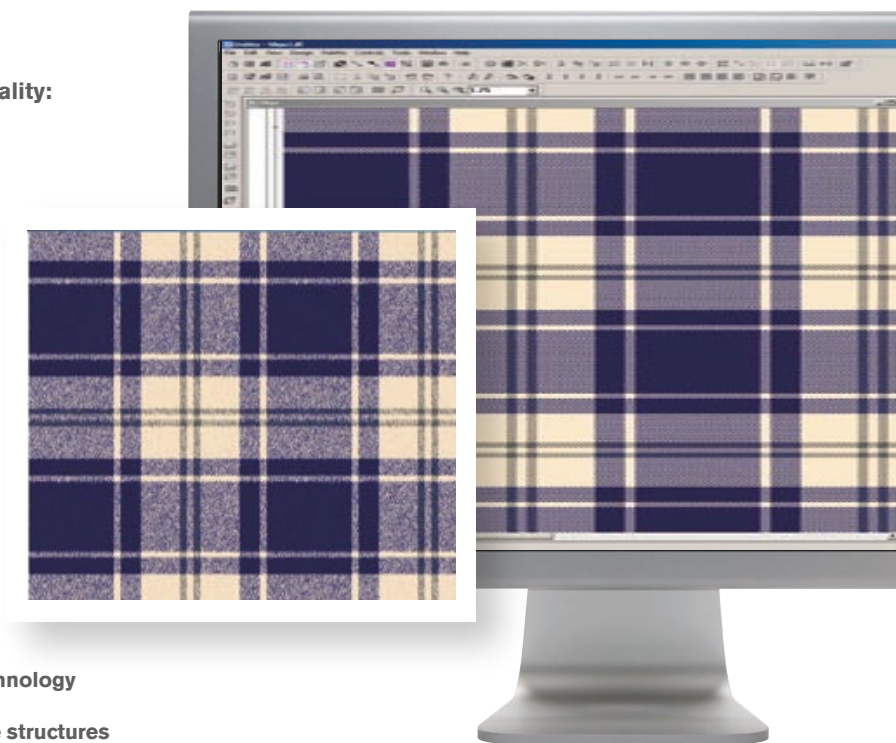

think it
design it
see it

apso®

DOBBY DESIGNER

DOBBY DESIGNER

SAMPLE THE BEST IN DOBBY DESIGN SOFTWARE.

Turning your Dobby ideas into designs has never been so simple. Dobby Designer from apso has been specifically designed for today's Dobby design professional.

Just consider the following standard functionality:

- Stunning fancy yarn support
- Design archiving support
- Comprehensive on-line help
- High quality texture simulation
- Fully customisable print preview
- Tape measure
- Unlimited undo and redo
- Warp and weft threading tickets
- Intelligent shaft arranging
- Total integration with our unique Archive technology
- Fast reset controls to instantly change weave structures
- JDesign tools including line, mirror, flip, scrolling and reverse cloth