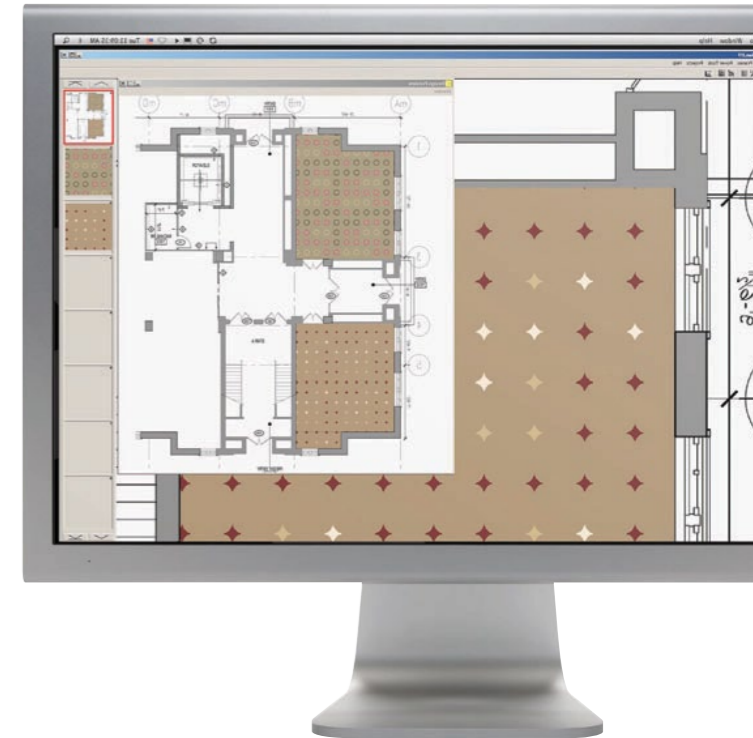

think it
design it
see it
work it
perfect it
show it
share it
brilliant!

think it
design it
see it

apso®

CARPET DESIGNER

CARPET DESIGNER

THE CLASSIC SOLUTION FOR CARPET DESIGNERS EVERYWHERE.

Specially designed to be fast and intuitive to learn, apso understands the needs of the carpet designer and has focussed its efforts to meet these needs. The result is the most advanced and user friendly carpet design software available. Whether you're looking to design circular or elliptical borders, or simply looking for an undo & redo tool that really works, carpet designer will help you get the job done quickly and easily.

Just consider the following standard functionality:

- Advanced floor planning tools
- Circular and elliptical border design capabilities
- Intuitive tape measure
- On-screen texturing functionality
- Intuitive design interface
- Wheeling and mirroring capability
- Customisable fractional zoom levels
- Full undo & redo capabilities
- Pressure-sensitive tools
- Customisable design repeat levels
- Complex frame planting capability
- Comprehensive online help
- Design archiving support