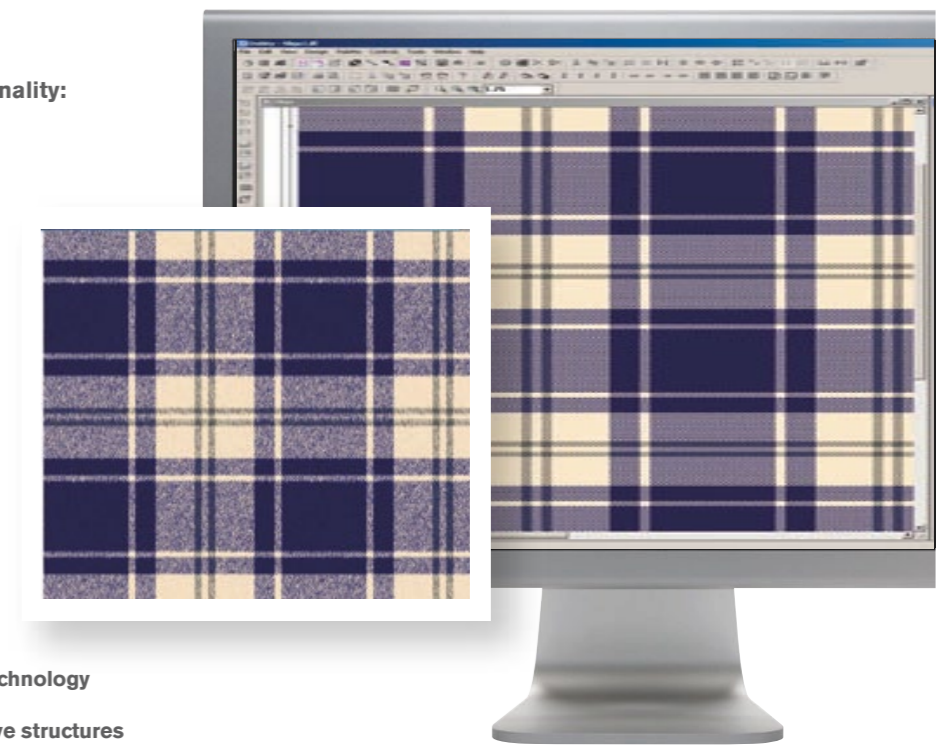

**think it
design it
see it**

apso®

DOBBY DESIGNER

DOBBY DESIGNER

SAMPLE THE BEST IN DOBBY DESIGN SOFTWARE.

Turning your Dobby ideas into designs has never been so simple. Dobby Designer from apso has been specifically designed for today's Dobby design professional.

Just consider the following standard functionality:

- **Stunning fancy yarn support**
- **Design archiving support**
- **Comprehensive on-line help**
- **High quality texture simulation**
- **Fully customisable print preview**
- **Tape measure**
- **Unlimited undo and redo**
- **Warp and weft threading tickets**
- **Intelligent shaft arranging**
- **Total integration with our unique Archive technology**
- **Fast reset controls to instantly change weave structures**
- **JDesign tools including line, mirror, flip, scrolling and reverse cloth**