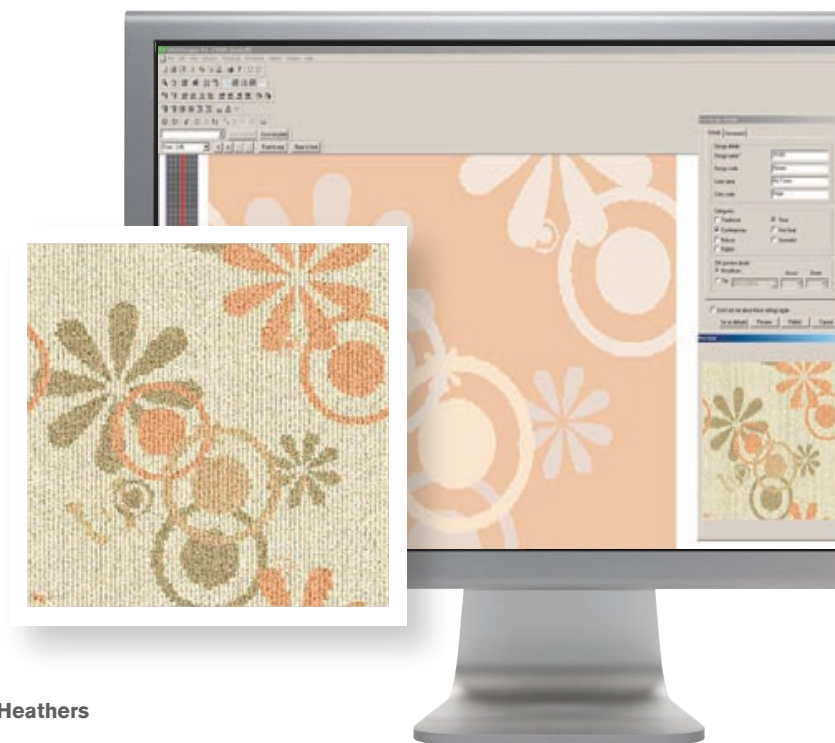

think it
design it
see it

apso®

TUFTED DESIGNER^{PRO}

TUFTED DESIGNER^{PRO}

THE INDUSTRY STANDARD FOR TUFTED CARPET DESIGNERS EVERYWHERE.

Specially designed to be fast and intuitive to learn, apso understands the needs of the tufted designer and has focussed its efforts to meet these needs. The result is the most advanced and user friendly tufted design software available.

Just consider the following standard functionality:

- Easy tracking of Yarn paths
- Calculate Yarn Weights
- Any repeat, gauge and stagger
- Double or single needle bar
- Specify buried ends
- Any stitch rate and CAM movement
- Control bars from either side
- Machines database
- High quality texture simulation
- Comprehensive on-line help
- Design archiving support
- Plain yarns, Space dyed yarns, Twists, Mixtures and Heathers